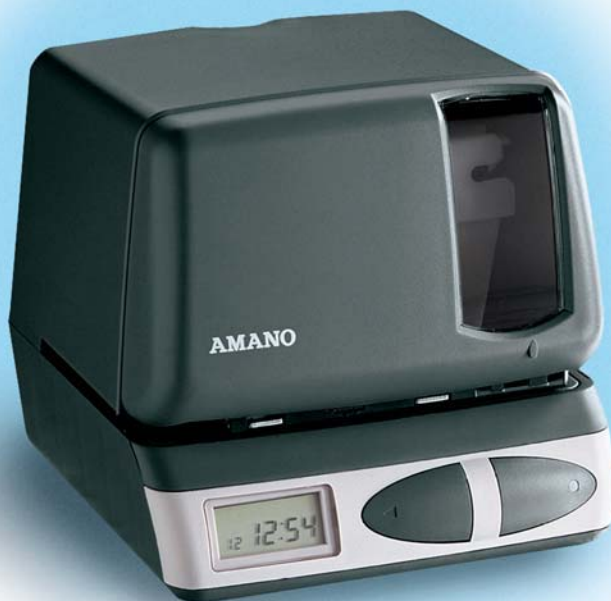

AMANO® TIME CLOCK SOLUTIONS

# PIX-21

Series

***Portable  
Electronic  
Time Recorder  
& Time Stamp***

*Engineered for value, simplicity and durability, the portable PIX-21 Series electronic time clock suits small business applications. The PIX-21 eliminates manual time sheets and the errors that usually accompany such methods—contributing to savings right to your bottom line. Ten-message printing along with the date/time stamp allows the PIX-21 to function as a verification and tracking device for other important company documents*

## FEATURES

- ▶ Easy, accurate, efficient for up to 15 employees
- ▶ Battery backup
- ▶ AC adapter operation
- ▶ Wall or table mount
- ▶ Easy to read digital clock face
- ▶ Perpetual calendar
- ▶ Auto Daylight Saving Time
- ▶ Programmable print styles, regular or military
- ▶ Prints in minutes, tenths and hundredths
- ▶ Prints 10 messages: VOID, SENT, PAID, ORIGN, RCV'D, CFM'D, FILE, APR'D, FAX'D, CMPL'D
- ▶ Automatic or manual print
- ▶ Quartz accuracy
- ▶ Car battery operation (optional - A022)

### DIMENSIONS

6"H x 5.50"W x 6.50"D (150 x 140 x 165mm)