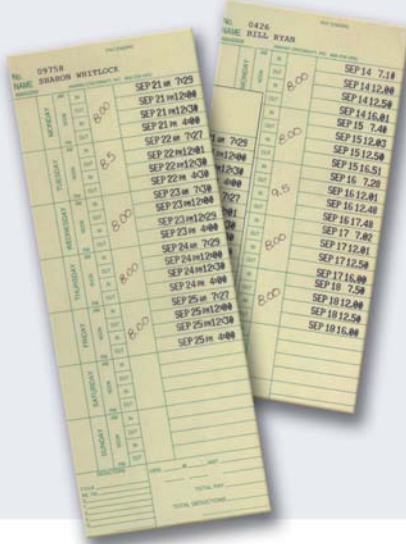

FEATURES

- Easy, accurate, efficient for up to 15 employees
- Battery backup
- AC adapter operation
- Wall or table mount
- Easy to read digital clock face
- Perpetual calendar
- Auto Daylight Saving Time
- Programmable print styles, regular or military
- Prints in minutes, tenths and hundredths
- Prints 10 messages: VOID, SENT, PAID, ORIGN, RCV'D, CFM'D, FILE, APR'D, FAX'D, CMPL'D
- Automatic or manual print
- Quartz accuracy
- Car battery operation (optional - A022)

SPECIFICATIONS

POWER SUPPLY

AC120V ±10%, 60Hz

POWER CONSUMPTION

Normal: 3W, Maximum: 6W

AMBIENT TEMPERATURE

14°F-113°F (-10°C-45°C)

HUMIDITY

10% ~ 90% (no condensation)

DIMENSIONS

6"H x 5.50"W x 6.50"D (150 x 140 x 165mm)

WEIGHT

4.2 lbs. (1.8 kg)

ENVIRONMENT

Indoor use only, dust free, not in direct sunlight

Specifications are approximate and are subject to change without notice.

**Exceptional choice
for small manufacturers,
healthcare facilities,
hotels/motels, small offices
and auto repair shops**

REPRESENTED BY:

AMANO®

140 Harrison Avenue, Roseland, NJ 07068-1239
(800) 526-2559 www.amano.com