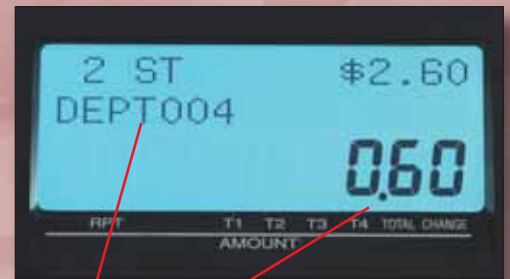

PCR-T2100

Designed for Your Retail Needs

FEATURES:

- X Compact & Sleek cabinet design
- X 30 department keys
- X PLU's (max 2,000 items)
- X On demand help instructions
- X Clerks (50)
- X Operator LCD display with 2 line Alpha/1 line numeric
- X Dual station thermal printer (58mm) with drop & load paper loading
- X Pre-loaded Graphic & Watermark logo's for printing on receipt
- X Serial port for integrated credit card transactions
- X Anti-bacterial keyboard (ISO 22196)
- X Medium-sized slit cash drawer (5 bill/5 coin)

- X Dimensions & Weight: 8.4" (H) x 15.7" (W) x 17.7" (D)/ 22 lbs.

Operator LCD display with
2 line Alpha/
1 line numeric